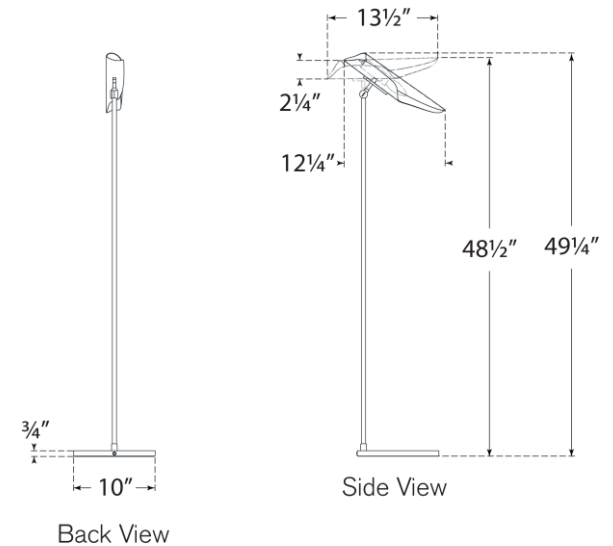

## Flore Floor Lamp

Item # CD 1020PN

Designer: Champalimaud

Height: 48.5" - 49.25"

Width: 10"

Extension: 12.25" - 13.5"

Base: 10" Round

Finishes: GM, PN, SB, SB/RB

Socket: E12 On/Off Toggle

Wattage: 6.5 LED B11

Weight: 11 Pounds

Top View