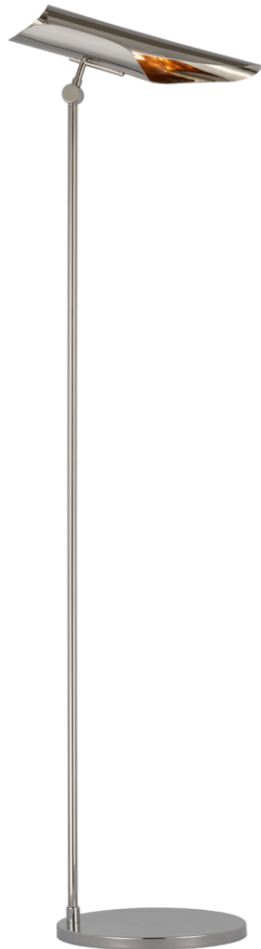

# TEAR SHEET

## Flore Floor Lamp

Item # CD 1020PN

Designer: Champalimaud

Height: 48.5" - 49.25"

Width: 10"

Extension: 12.25" - 13.5"

Base: 10" Round

Finishes: GM, PN, SB, SB/RB

Socket: E12 On/Off Toggle

Wattage: 6.5 LED B11

Weight: 11 Pounds

Top View