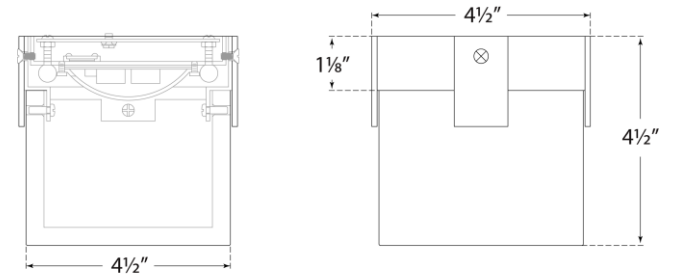

Covet 4.75" Solitaire Flush Mount

Item # KW 4112AB-ALB

Designer: Kelly Wearstler

Height: 4.5"

Width: 4.75"

Canopy: 4.5" Square

Finishes: AB, BZ, PN

Shade Treatments: ALB

Lightsource: Dedicated LED

Wattage: 15w (1300lm)

Weight: 4 Pounds

Note: Alabaster is a Natural Stone | Variations in Color and Texture are Expected

Side View