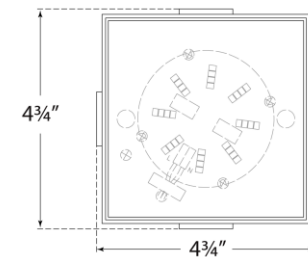

## Covet 4.75" Solitaire Flush Mount

Item # KW 4112AB-ALB

Designer: Kelly Wearstler

Height: 4.5"

Width: 4.75"

Canopy: 4.5" Square

Finishes: AB, BZ, PN

Shade Treatments: ALB

Lightsource: Dedicated LED

Wattage: 15w (1300lm)

Weight: 4 Pounds

Note: Alabaster is a Natural Stone | Variations in Color and Texture are Expected

Side View

Top View