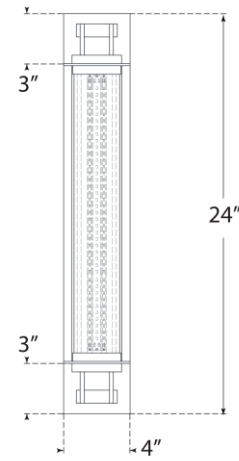

TEAR SHEET

Northport 24" Linear Sconce

Item # RL 2565PN/TK-WG

Designer: Ralph Lauren

Height: 24"

Width: 4"

Extension: 5.25"

Backplate: 3" x 4" Rectangle

Finishes: BZ/TK, NB/TK, PN/TK

Glass Options: WG

Lightsource: Dedicated LED

Wattage: 35w (2800lm)

Weight: 11 Pounds

Note: UL Only | Requires Smaller Outlet Box | Polished Nickel is Not Intended for Use Outdoors

Top View

Side View

Front View