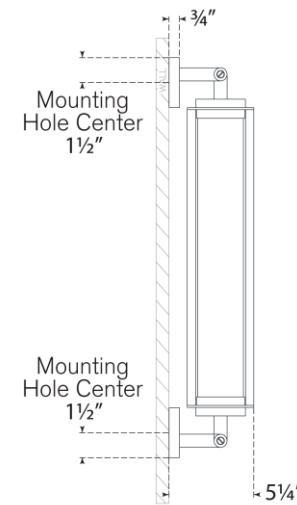

TEAR SHEET

Northport 24" Linear Sconce

Item # RL 2565PN/TK-WG

Designer: Ralph Lauren

Height: 24"

Width: 4"

Extension: 5.25"

Backplate: 3" x 4" Rectangle

Finishes: BZ/TK, NB/TK, PN/TK

Glass Options: WG

Lightsource: Dedicated LED

Wattage: 35w (2800lm)

Weight: 11 Pounds

Note: UL Only | Requires Smaller Outlet Box | Polished Nickel is Not Intended for Use Outdoors

Top View

Side View

Front View