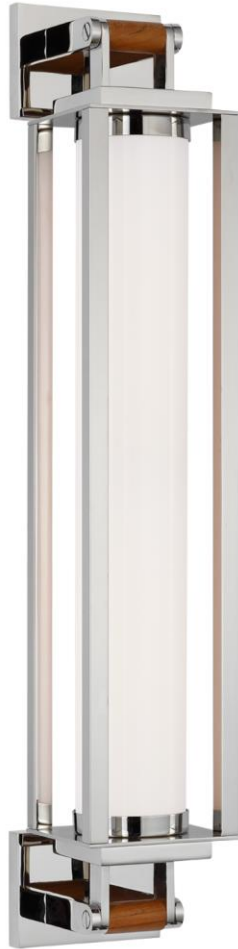

TEAR SHEET

Northport 24" Linear Sconce

Item # RL 2565PN/TK-WG

Designer: Ralph Lauren

Height: 24"

Width: 4"

Extension: 5.25"

Backplate: 3" x 4" Rectangle

Finishes: BZ/TK, NB/TK, PN/TK

Glass Options: WG

Lightsource: Dedicated LED

Wattage: 35w (2800lm)

Weight: 11 Pounds

Note: UL Only | Requires Smaller Outlet Box | Polished Nickel is Not Intended for Use Outdoors

Top View

Side View

Front View