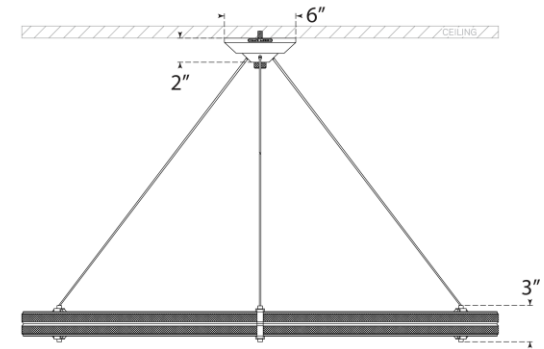

## Paxton 40" Ring Chandelier

Item # RL 5672PN

Designer: Ralph Lauren

O/A Height: 20" - 123"

Fixture Height: 3.25"

Width: 40"

Canopy: 6.75" Round

Finishes: BZ, NB, PN

Lightsource: Dedicated LED

Wattage: 85w (6800lm)

Weight: 24 Pounds

Note: Height Not Adjustable After Installation

Front View

Bottom View