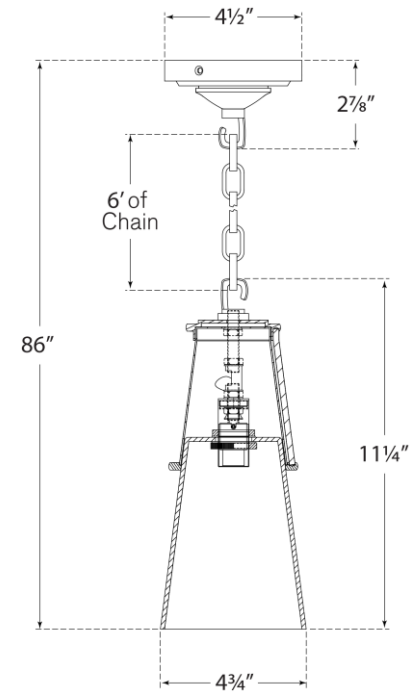

TEAR SHEET

Robinson Small Pendant

Item # TOB 5751BZ-WG

Designer: Thomas O'Brien

Height: 11.25"

Width: 4.75"

Canopy: 4.5" Round

Finishes: BZ, HAB, PN

Glass Options: CG, SG, WG

Socket: E12 Candelabra

Wattage: 60 B11

Weight: 6 Pounds

TOB5751