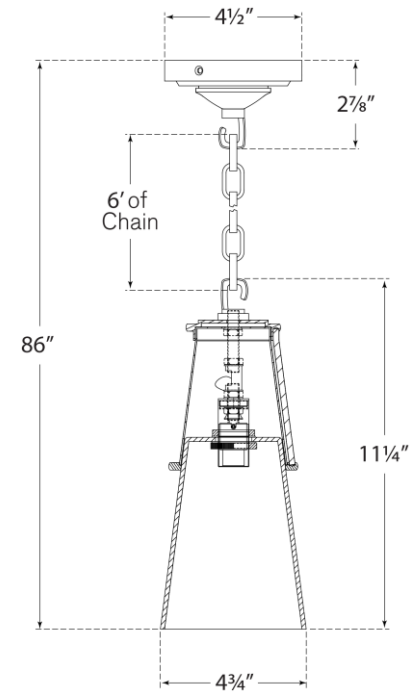

## Robinson Small Pendant

Item # TOB 5751PN-CG

Designer: Thomas O'Brien

Height: 11.25"

Width: 4.75"

Canopy: 4.5" Round

Finishes: BZ, HAB, PN

Glass Options: CG, SG, WG

Socket: E12 Candelabra

Wattage: 60 B11

Weight: 6 Pounds

TOB5751